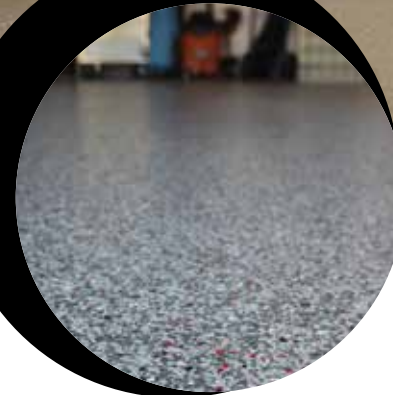

COLOUR FLAKE SYSTEM

A decorative solution to beautify existing surfaces by creating the look of granite or terrazzo.

Transform your garage floor, basement, recreation room, workout room, hallway, kitchen and so much more.

For commercial or residential applications. Available in solid colours and pre-blended colours. Custom chip colours available upon request.

- Elegant and versatile
- Excellent resistance to chemicals, oils, and UV exposure
- Hides dirt/Easy to clean
- High-quality proven products for long-term durability
- Both traditional and fast setting formulations